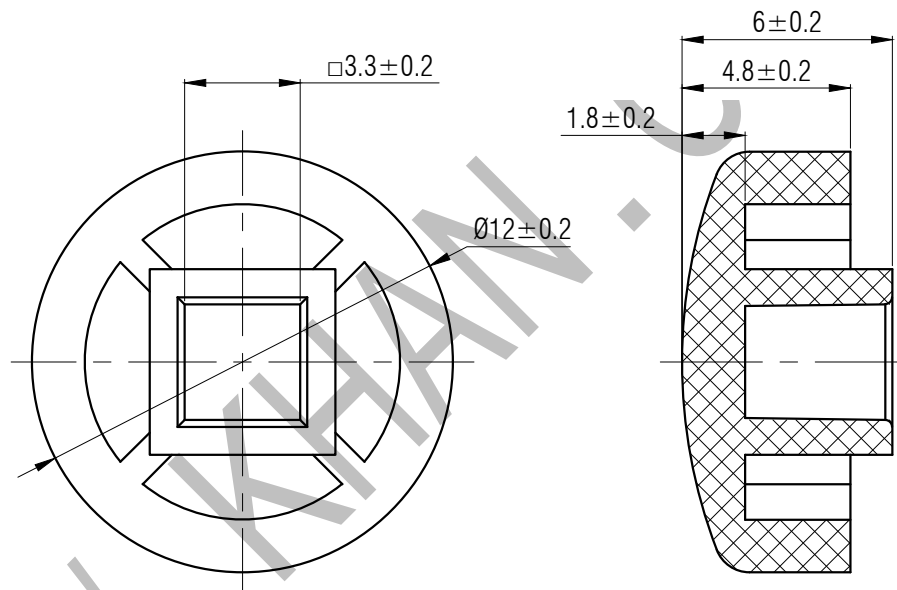

SWITCH CAP
P/N:SC426

Materials ABS

Color Black

Packaging

Bulk Package

Inner Package: Plastic bag

Outer Package: Carton

KANGHONG ELECTRONIC

VERSION		PROJECTION	DESIGN	敖余达
KH14FE22E			DRAWN	卢志杰
SCALE	SIZE	 Dimensions are shown:mm(inches)	APPROVAL	徐君辉
5:1	A4		2016.12.21	